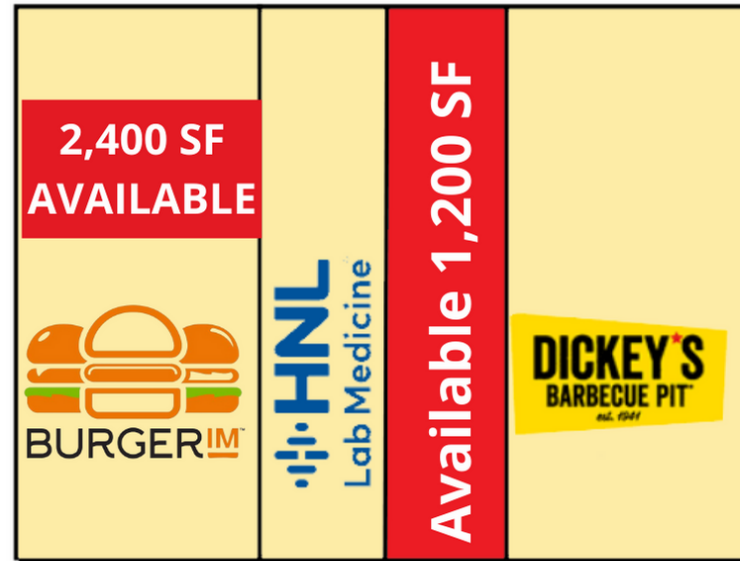

Schoenersville Centre

3215 Schoenersville Rd
Bethlehem, PA 18017

Drive Thru

Parking

Avenue C

 **James Balliet**
PROPERTY GROUP

 **KW**
KELLERWILLIAMS.
REAL ESTATE

Parking