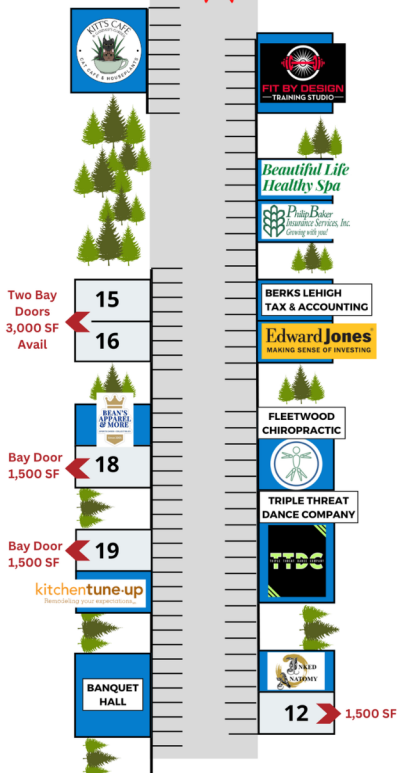

Seeking:
Restaurants,
Hair & Nail Salons
Day Care
Drycleaner
Ice Cream Shop
Gold/Silver Shop
Brewery

Allentown Pike   Route 222