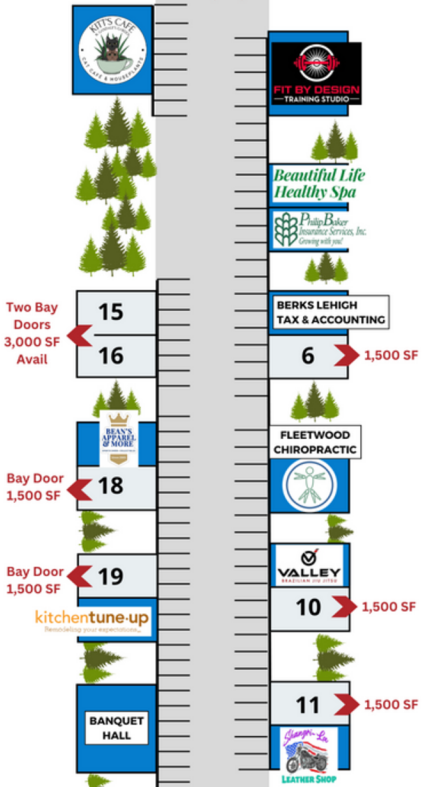

# BUSINESS PARK AT MAIDENCREEK

Flexible Terms  
Affordable Rentals

Seeking:  
Restaurants,  
Hair & Nail Salons  
Day Care  
Drycleaner  
Ice Cream Shop  
Gold/Silver Shop  
Coffee Concept  
Brewery

-----Allentown Pike ----- Route 222