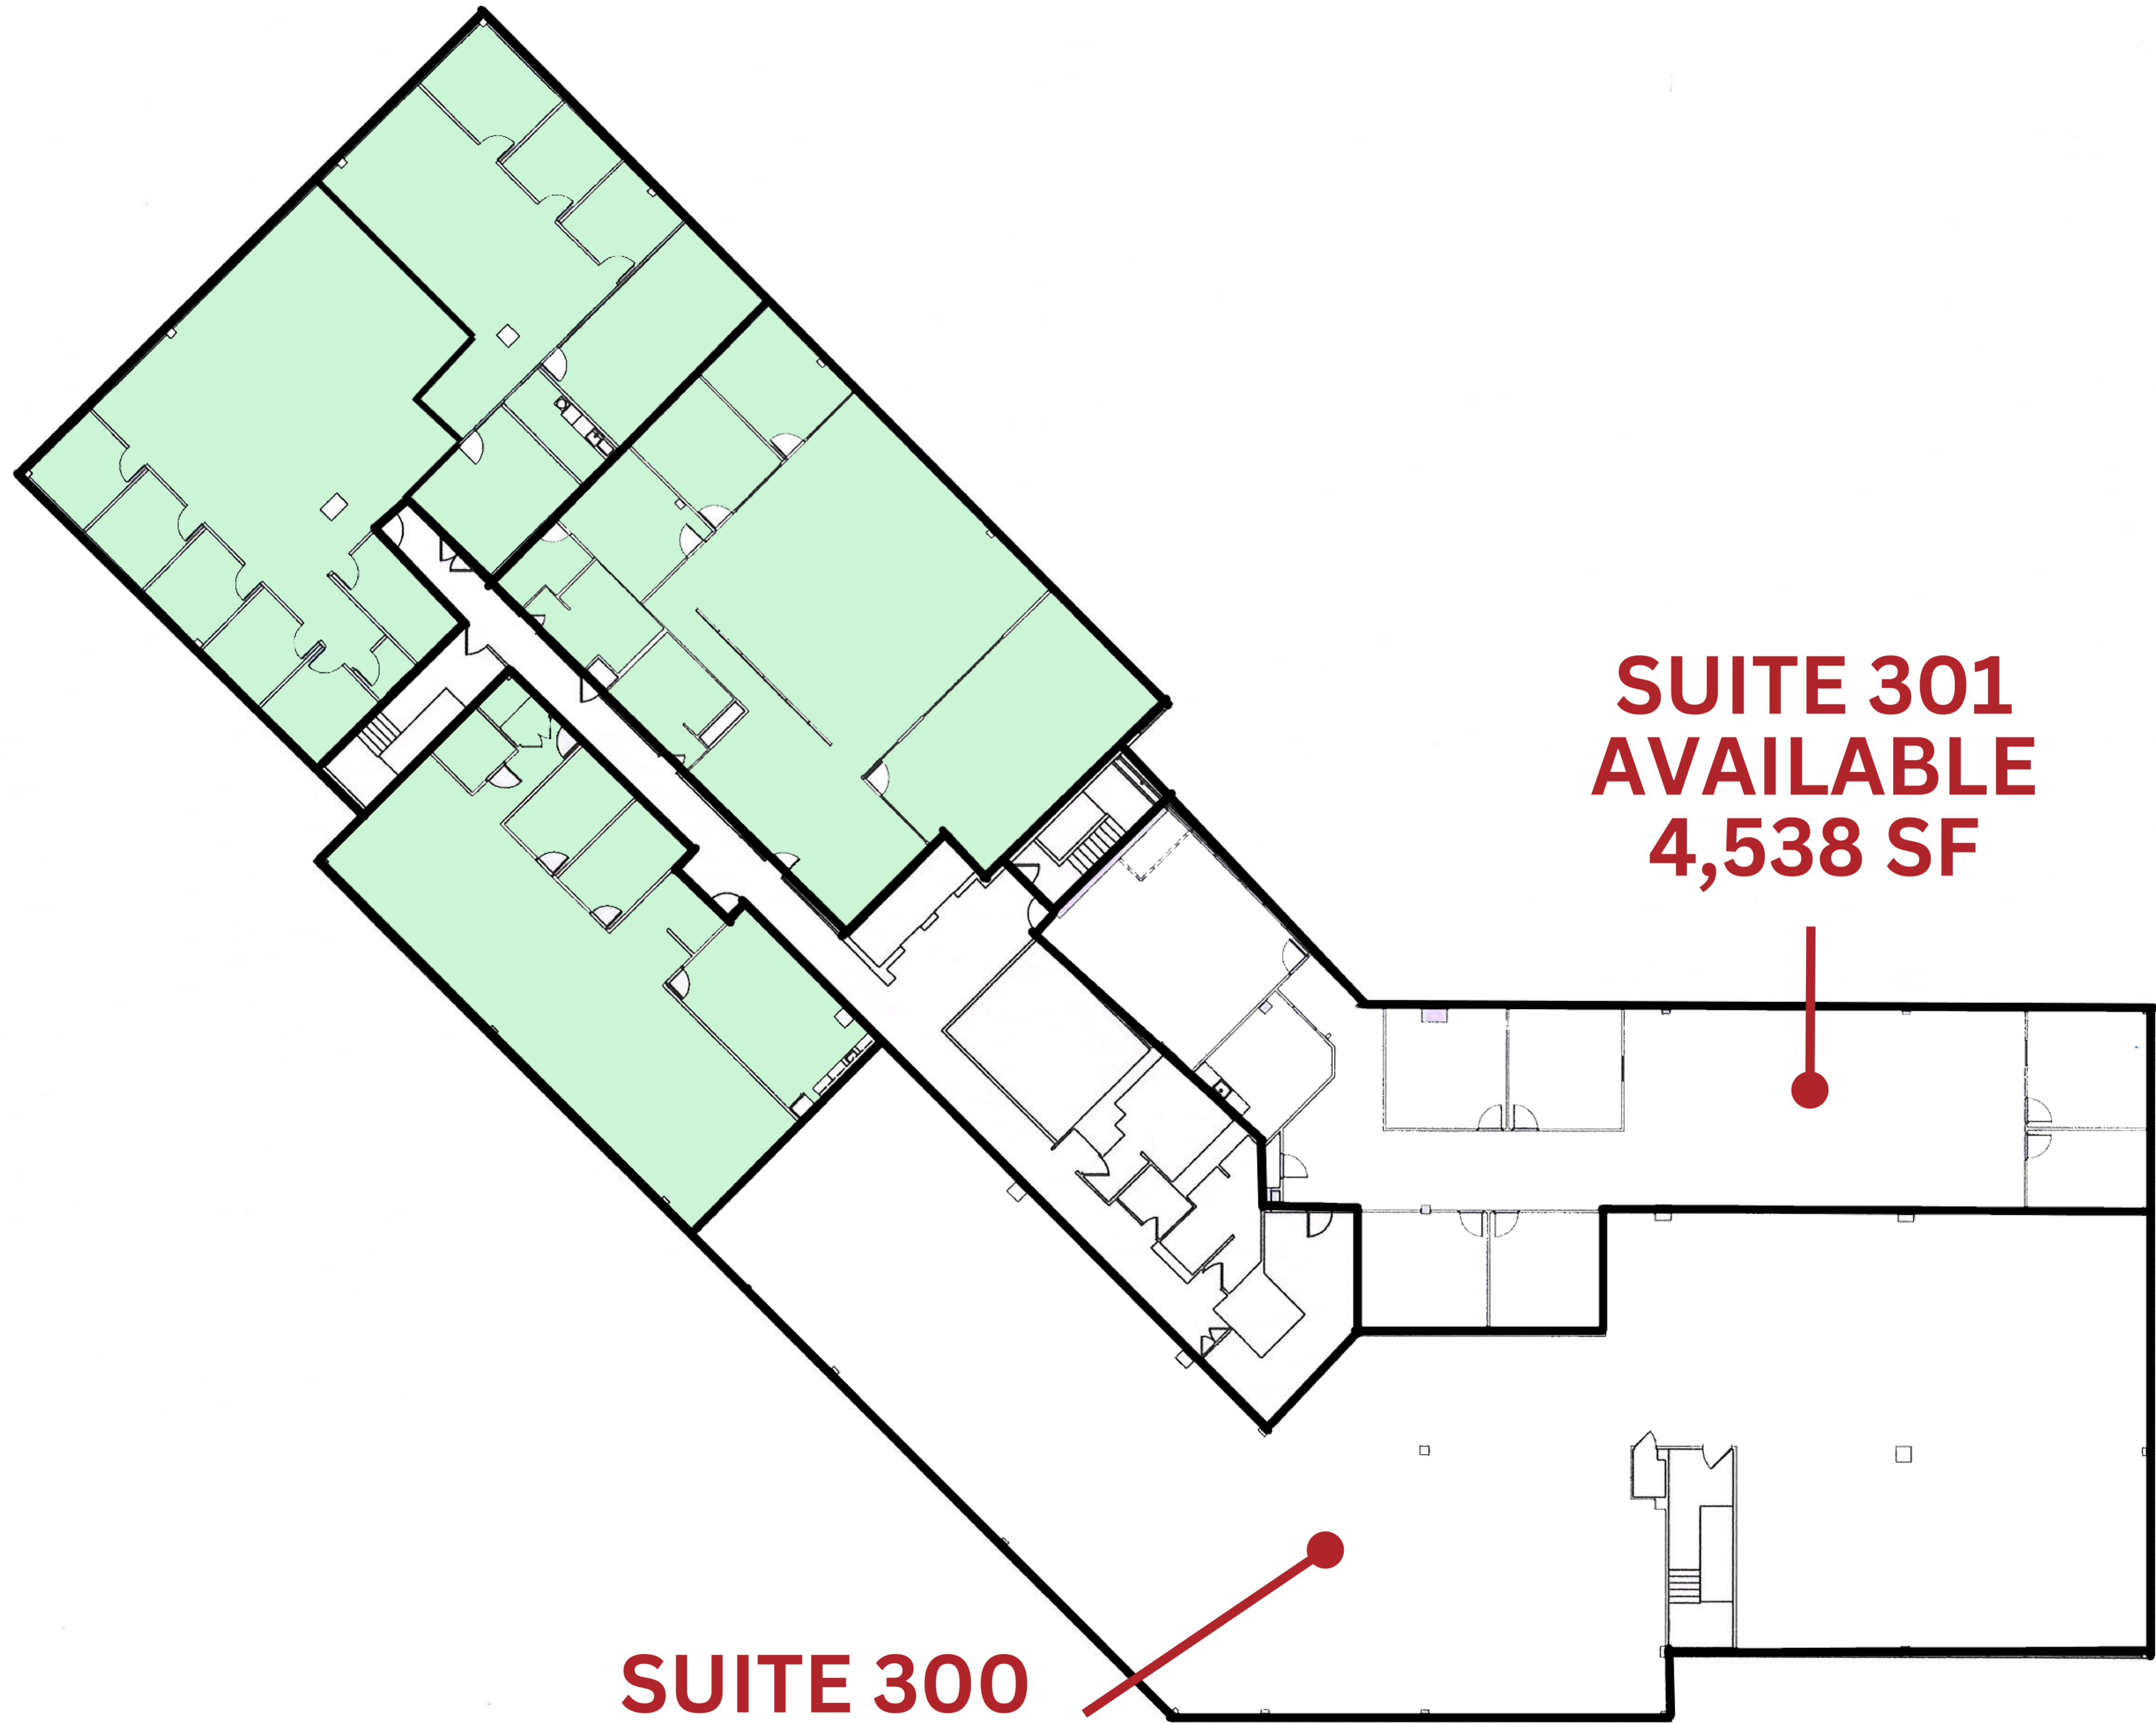

95 Highland Avenue
Bethlehem, PA

1st FLOOR

95 Highland Avenue
Bethlehem, PA

**SUITE 210
AVAILABLE
10,375 SF**

**SUITE 250
AVAILABLE
1,306 SF**

2nd FLOOR

95 Highland Avenue
Bethlehem, PA

**SUITE 301
AVAILABLE
4,538 SF**

**SUITE 300
AVAILABLE
8,343 SF**

3rd FLOOR