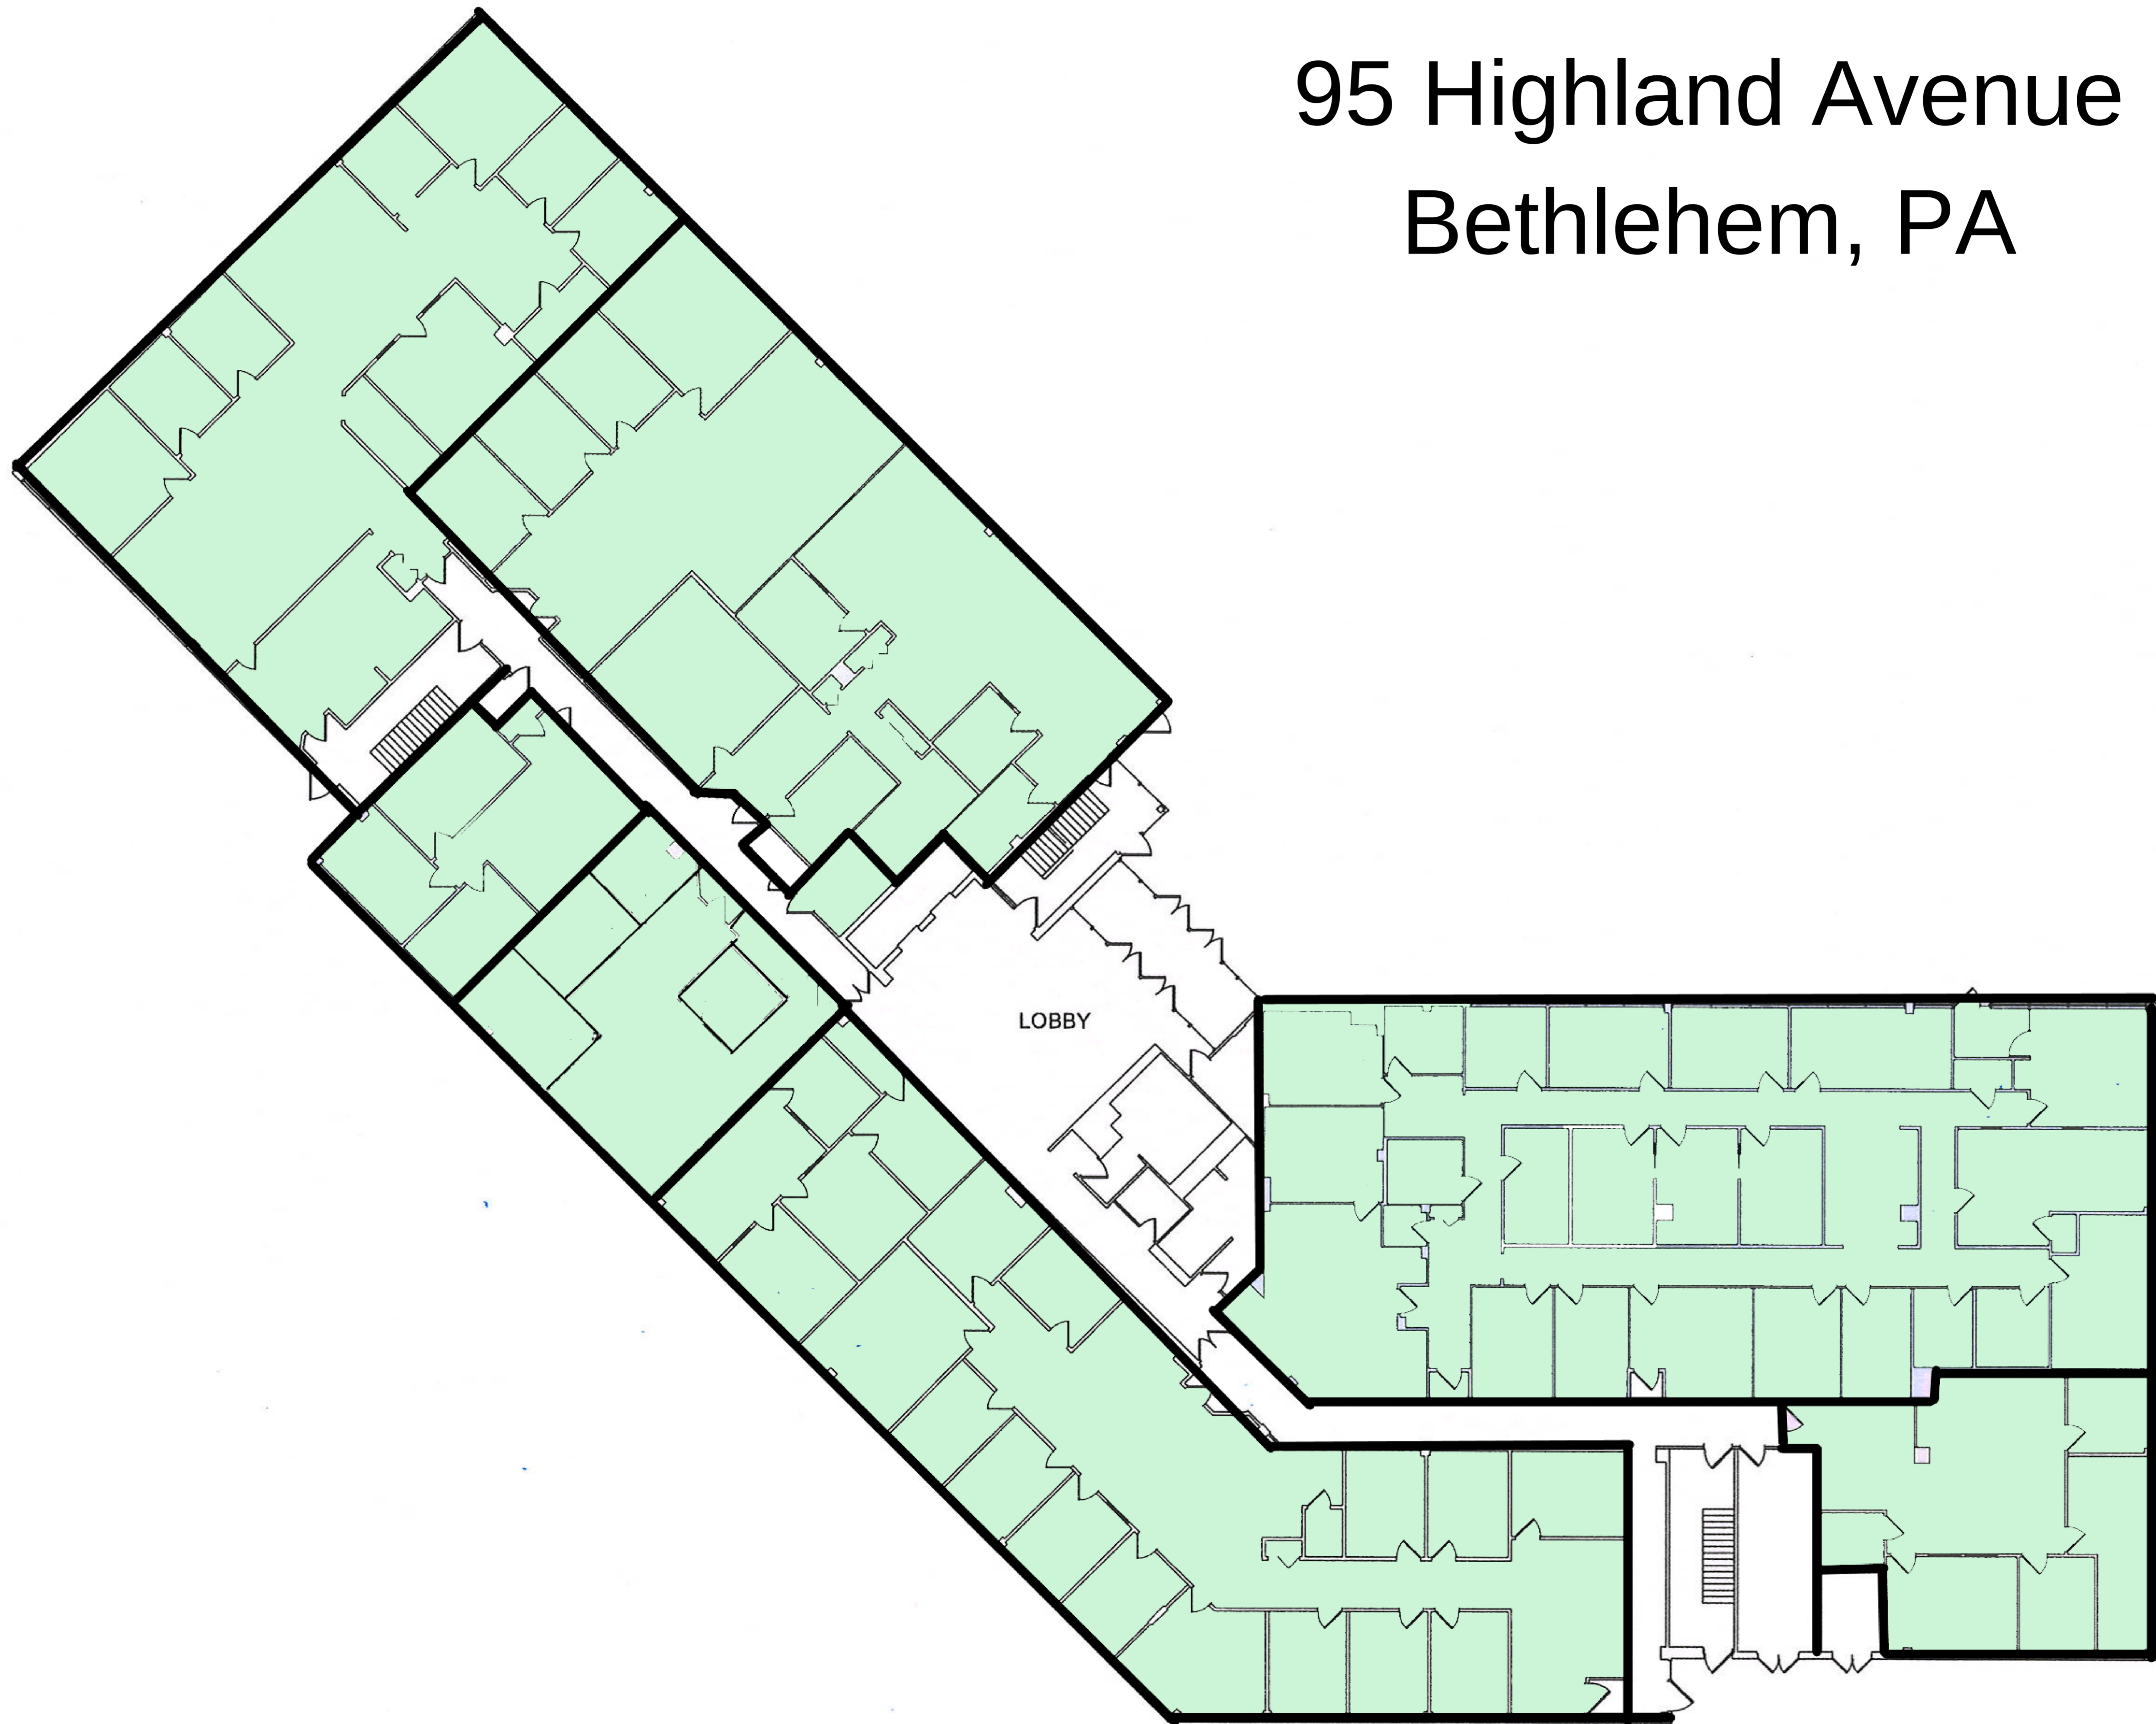

95 Highland Avenue
Bethlehem, PA

1st FLOOR

95 Highland Avenue
Bethlehem, PA

**SUITE 210
AVAILABLE
10,375 SF**

**SUITE 250
AVAILABLE
1,306 SF**

2nd FLOOR

95 Highland Avenue
Bethlehem, PA

**SUITE 301
AVAILABLE
4,538 SF**

**SUITE 300
AVAILABLE
8,343 SF**

3rd FLOOR