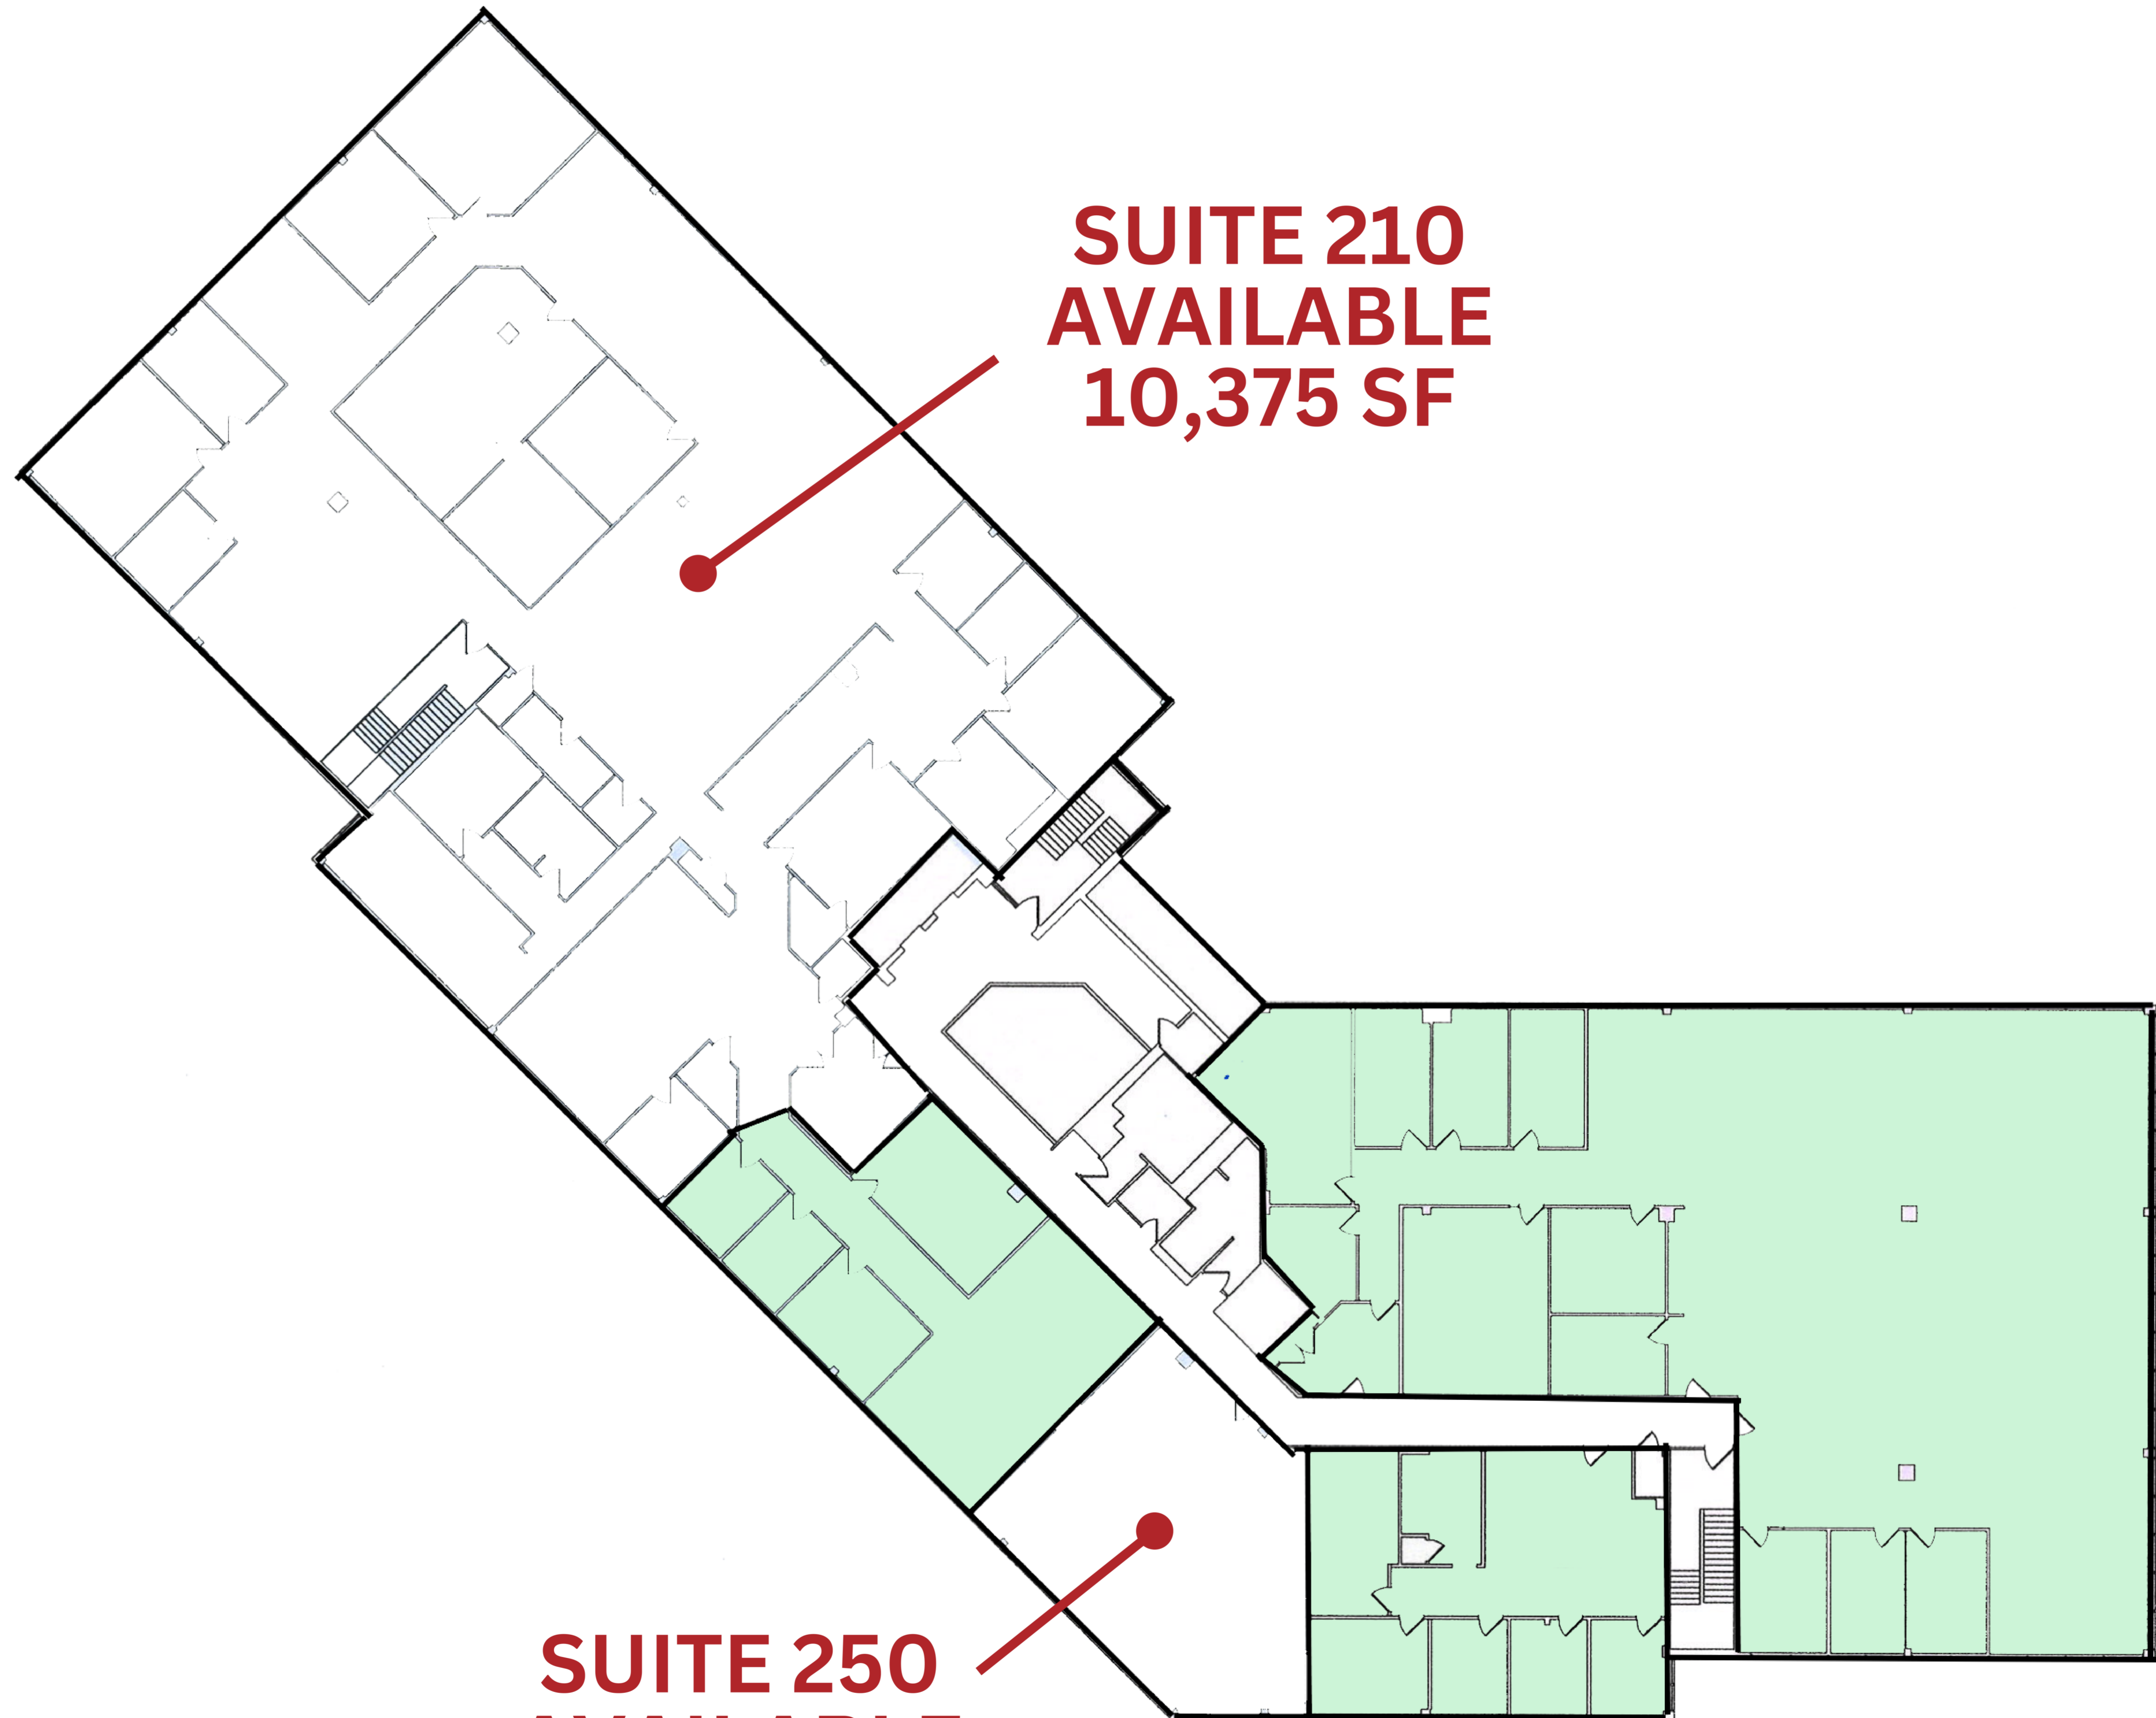

95 Highland Avenue
Bethlehem, PA

1st FLOOR

95 Highland Avenue
Bethlehem, PA

**SUITE 210
AVAILABLE
10,375 SF**

**SUITE 250
AVAILABLE
1,306 SF**

2nd FLOOR

95 Highland Avenue
Bethlehem, PA

**SUITE 301
AVAILABLE
4,538 SF**

**SUITE 300
AVAILABLE
8,343 SF**

3rd FLOOR