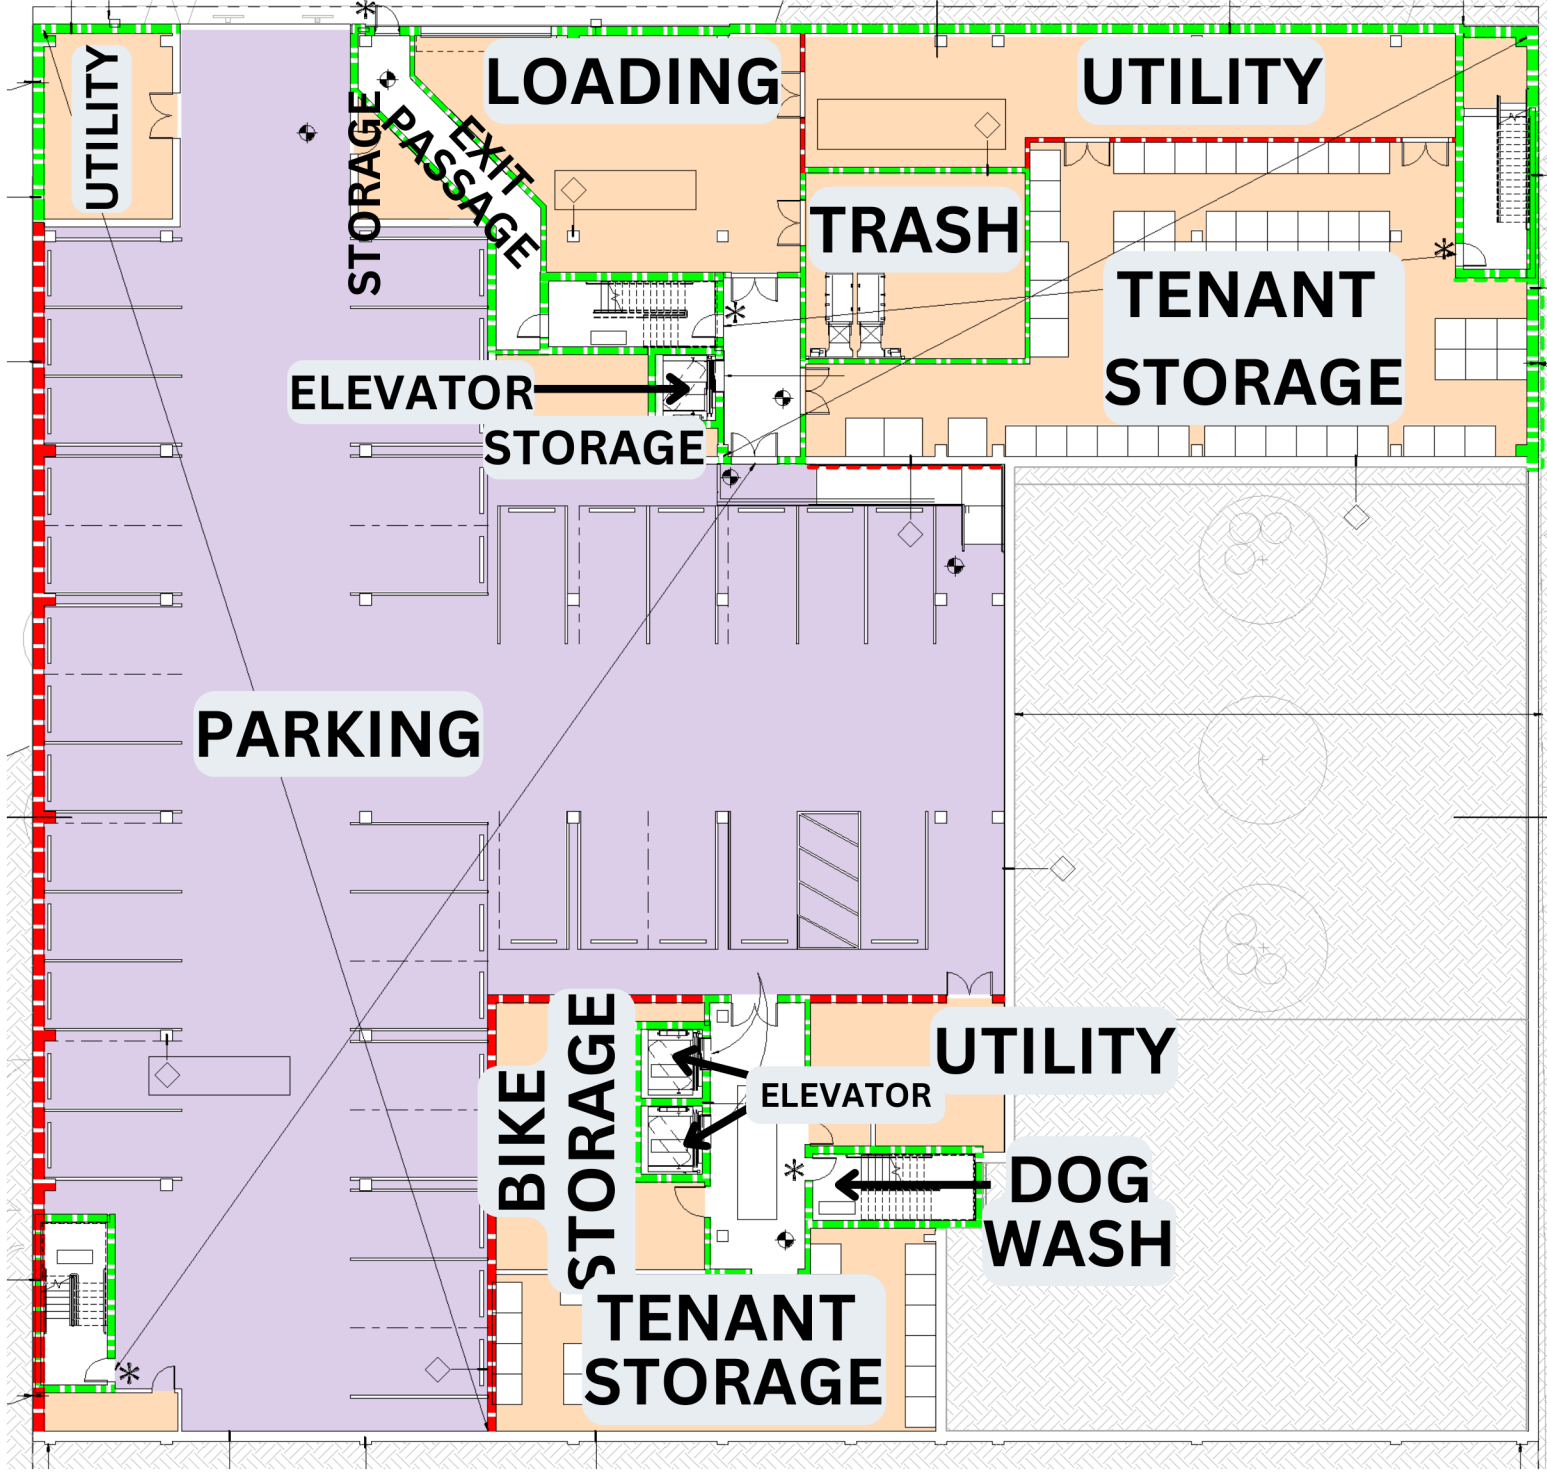

30 W Broad St, Bethlehem, PA- PARKING LEVEL

30 W Broad St, Bethlehem, PA- FIRST FLOOR

30 W Broad St, Bethlehem, PA- 2ND-6TH FLOORS